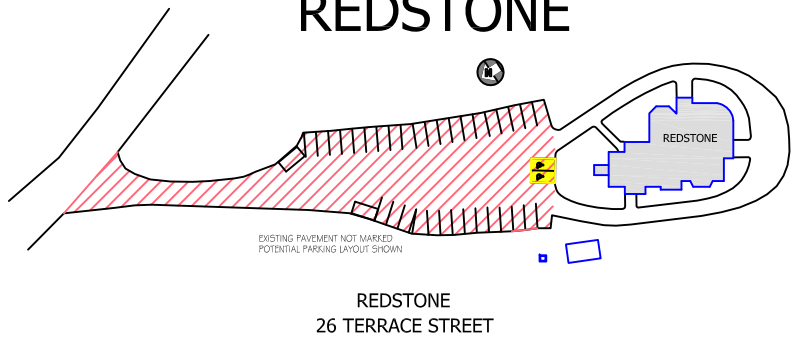

PARKING COUNTS

MONTPELIER	CORE COMPLEX	LIQUOR CONTROL	DEPT. OF LABOR	REDSTONE
1366 TOTAL SPACES	877 TOTAL SPACES	48 TOTAL SPACES	390 TOTAL SPACES	38 TOTAL SPACES
61 HC SPACES	44 HC SPACES	2 HC SPACES	13 HC SPACES	2 HC SPACES
166 RESERVED SPACES	164 RESERVED SPACES	0 RESERVED SPACES	2 RESERVED SPACES	0 RESERVED SPACES

HC SPACES
 RESERVED SPACES

REDSTONE

DOL

DLC