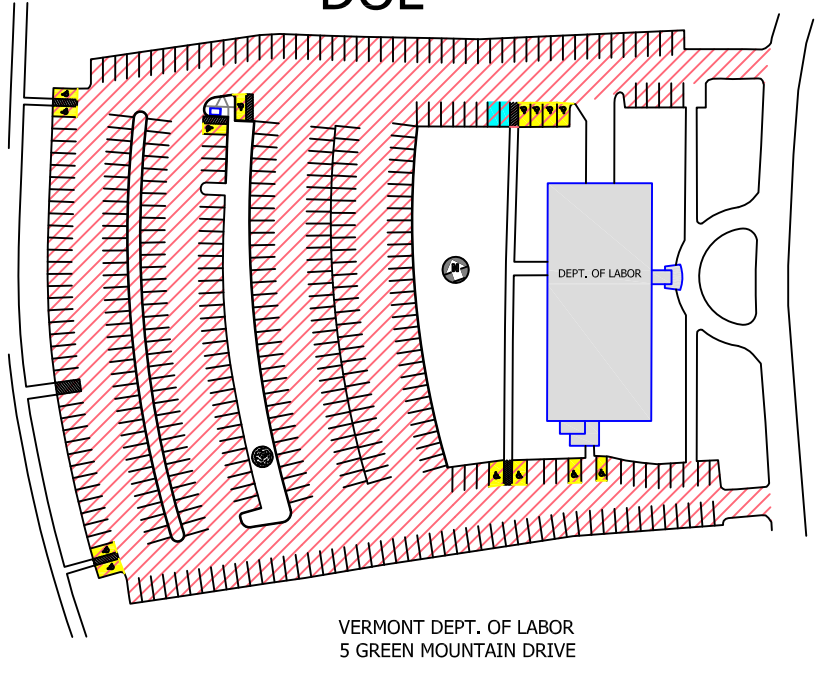

PARKING COUNTS

MONTPELIER	CORE COMPLEX	LIQUOR CONTROL	DEPT. OF LABOR	REDSTONE
1366 TOTAL SPACES	877 TOTAL SPACES	48 TOTAL SPACES	390 TOTAL SPACES	38 TOTAL SPACES
61 HC SPACES	44 HC SPACES	2 HC SPACES	13 HC SPACES	2 HC SPACES
166 RESERVED SPACES	164 RESERVED SPACES	0 RESERVED SPACES	2 RESERVED SPACES	0 RESERVED SPACES

HC SPACES
 RESERVED SPACES

REDSTONE

DOL

DLC